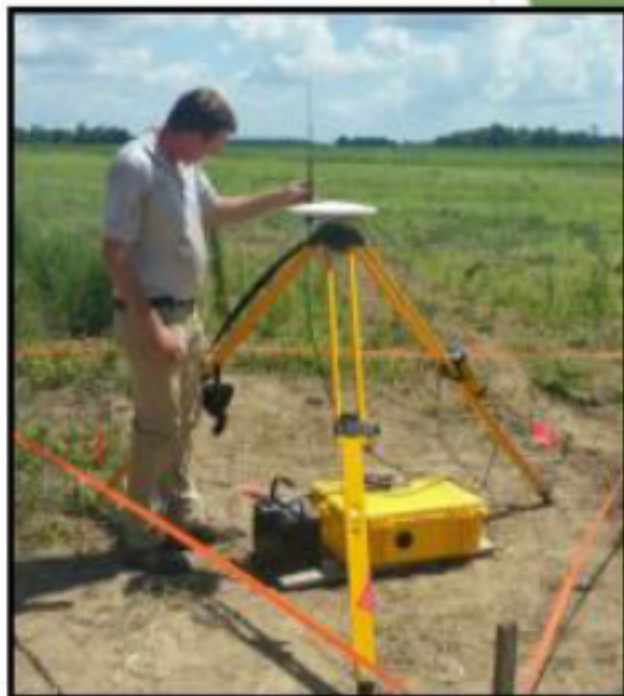

Tired of GPS elevation drift on your dirt pan? Next Generation RTK correction for Field Level is HERE!

Call today to learn more
1-800-753-7686

Your ONLY authorized

dealer in Arkansas.

VERTICAL POINT RTK

Precision Planting
PREMIER DEALER

RAVEN

Ag Leader[®]