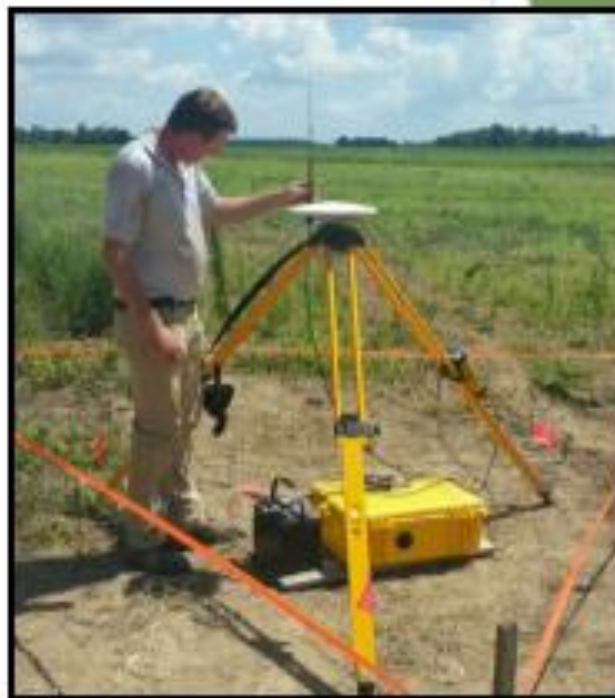

PRECISION AG

PARTNERS

Tired of GPS elevation drift on your dirt pan? Next Generation RTK correction for Field Level is HERE!

Call today to learn more
1-800-753-7686

Your ONLY authorized

dealer in Arkansas.

 Precision Planting
PREMIER DEALER

VERTICAL POINT RTK

RAVEN

Ag Leader